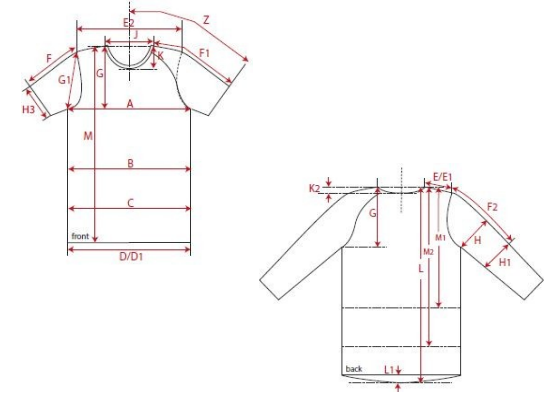

DATE

03-11-2015

SIGNATURE

AM

Fertigmaße in cm für Größe measurements in cm for size	CODE	TOLERANCE (+/-)	XS	IS	S	IS	M	IS	L	IS	XL	IS	XXL	IS	3XL	IS	4XL	IS	5XL	IS	6XL	IS	
front length from HSP	M	1	59.00		61.00		63.00		65.00		67.00												
1/2 chest width	A	1	47.50		50.00		52.50		55.00		57.50												
shoulder to shoulder	E2	1	50.50		53.00		55.50		58.00		60.50												
sleeve length from shoulder (set in)	F	1	52.50		53.50		54.50		55.50		56.50												